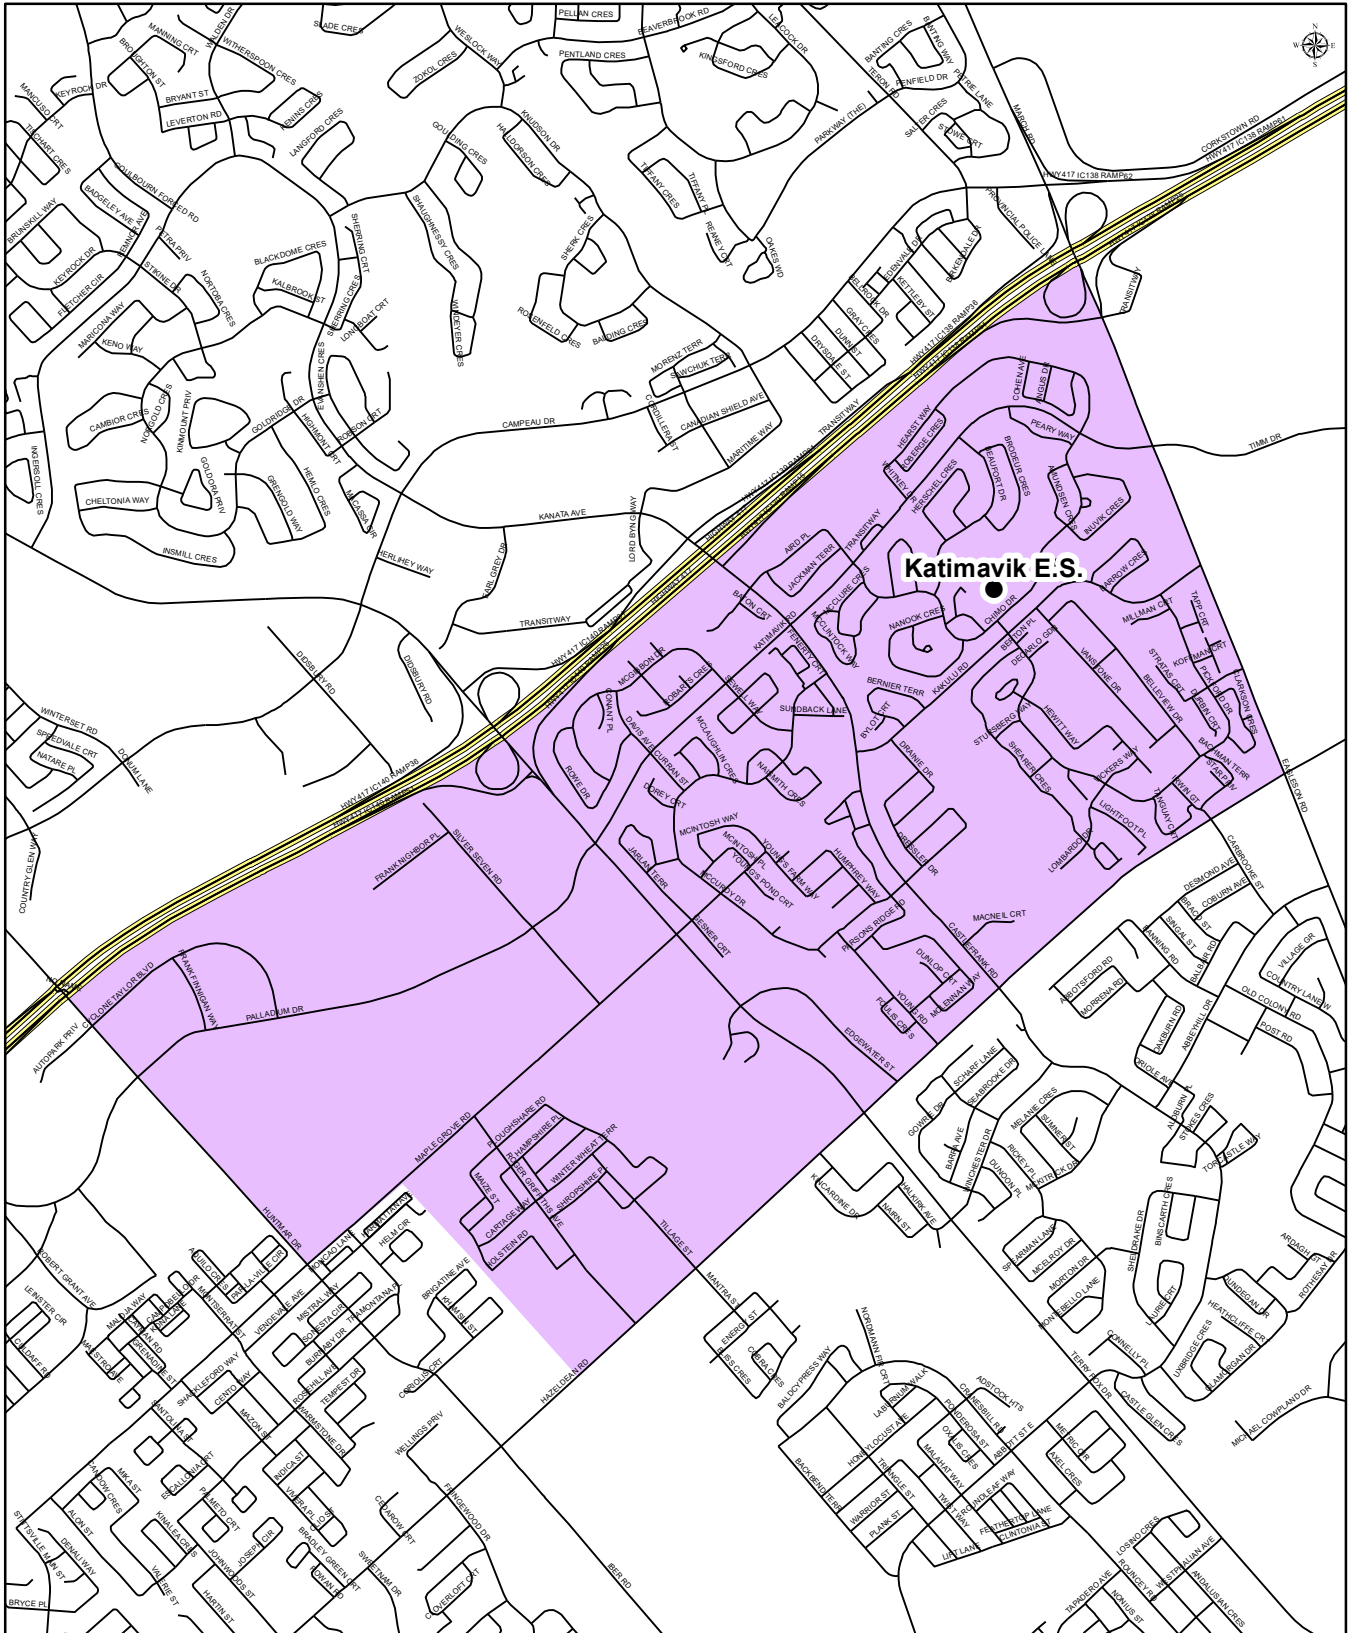

Map is for illustrative purposes only.
For further information, visit www.ocdsb.ca
April 2021

KATIMAVIK ELEMENTARY SCHOOL
Grade 7 to 8

OTTAWA-CARLETON
DISTRICT SCHOOL BOARD

English Program with Core French and Early French Immersion Attendance Boundary