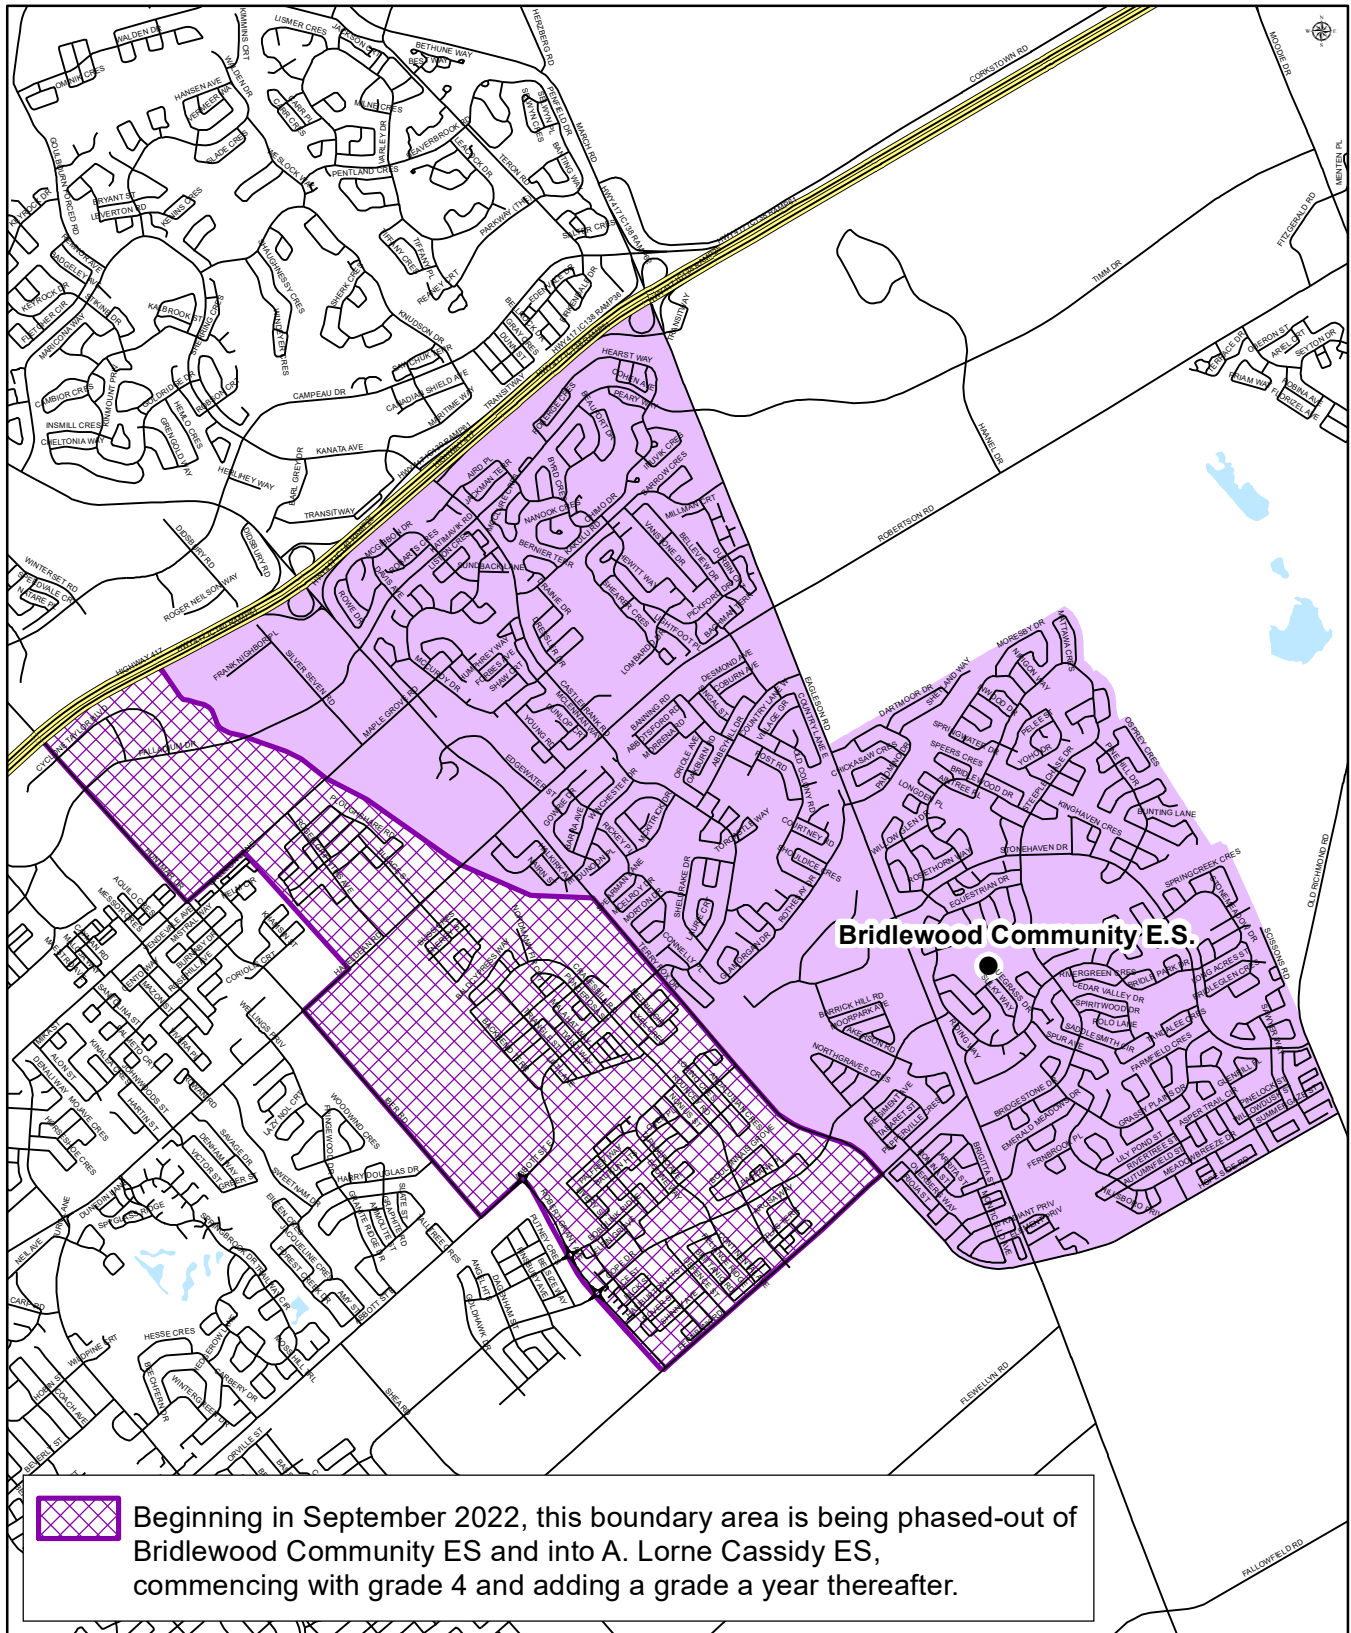

OCDSB Trustee Zones

Trustee Zones
Zone Number, Zone Name

- 1, West Carleton-March/Stittsville/Rideau-Jock
- 2, Kanata North/Kanata South
- 3, Barrhaven West/Barrhaven East
- 4, Bay/Kitchissippi
- 5, College/Knoxdale-Merivale
- 6, Rideau-Vanier/Rideau-Rockcliffe
- 7, Osgoode/Riverside South-Findlay Creek
- 8, Orléans East-Cumberland/Orléans South-Navan
- 9, Capital/Alta Vista
- 10, Somerset
- 11, River/Gloucester-Southgate
- 12, Ottawa West-Innes/Beacon-Hill Cyrville

OCDSB Trustee Zone 2 Kanata North/Kanata South

OTTAWA-CARLETON
DISTRICT SCHOOL BOARD

BRIDLEWOOD COMMUNITY ELEMENTARY SCHOOL

Grade 4 to 6

Middle French Immersion Attendance Boundary

Bridlewood Community Elementary School
63 Bluegrass Drive
Kanata, Ontario
K2M 1G2
(613) 591-3683