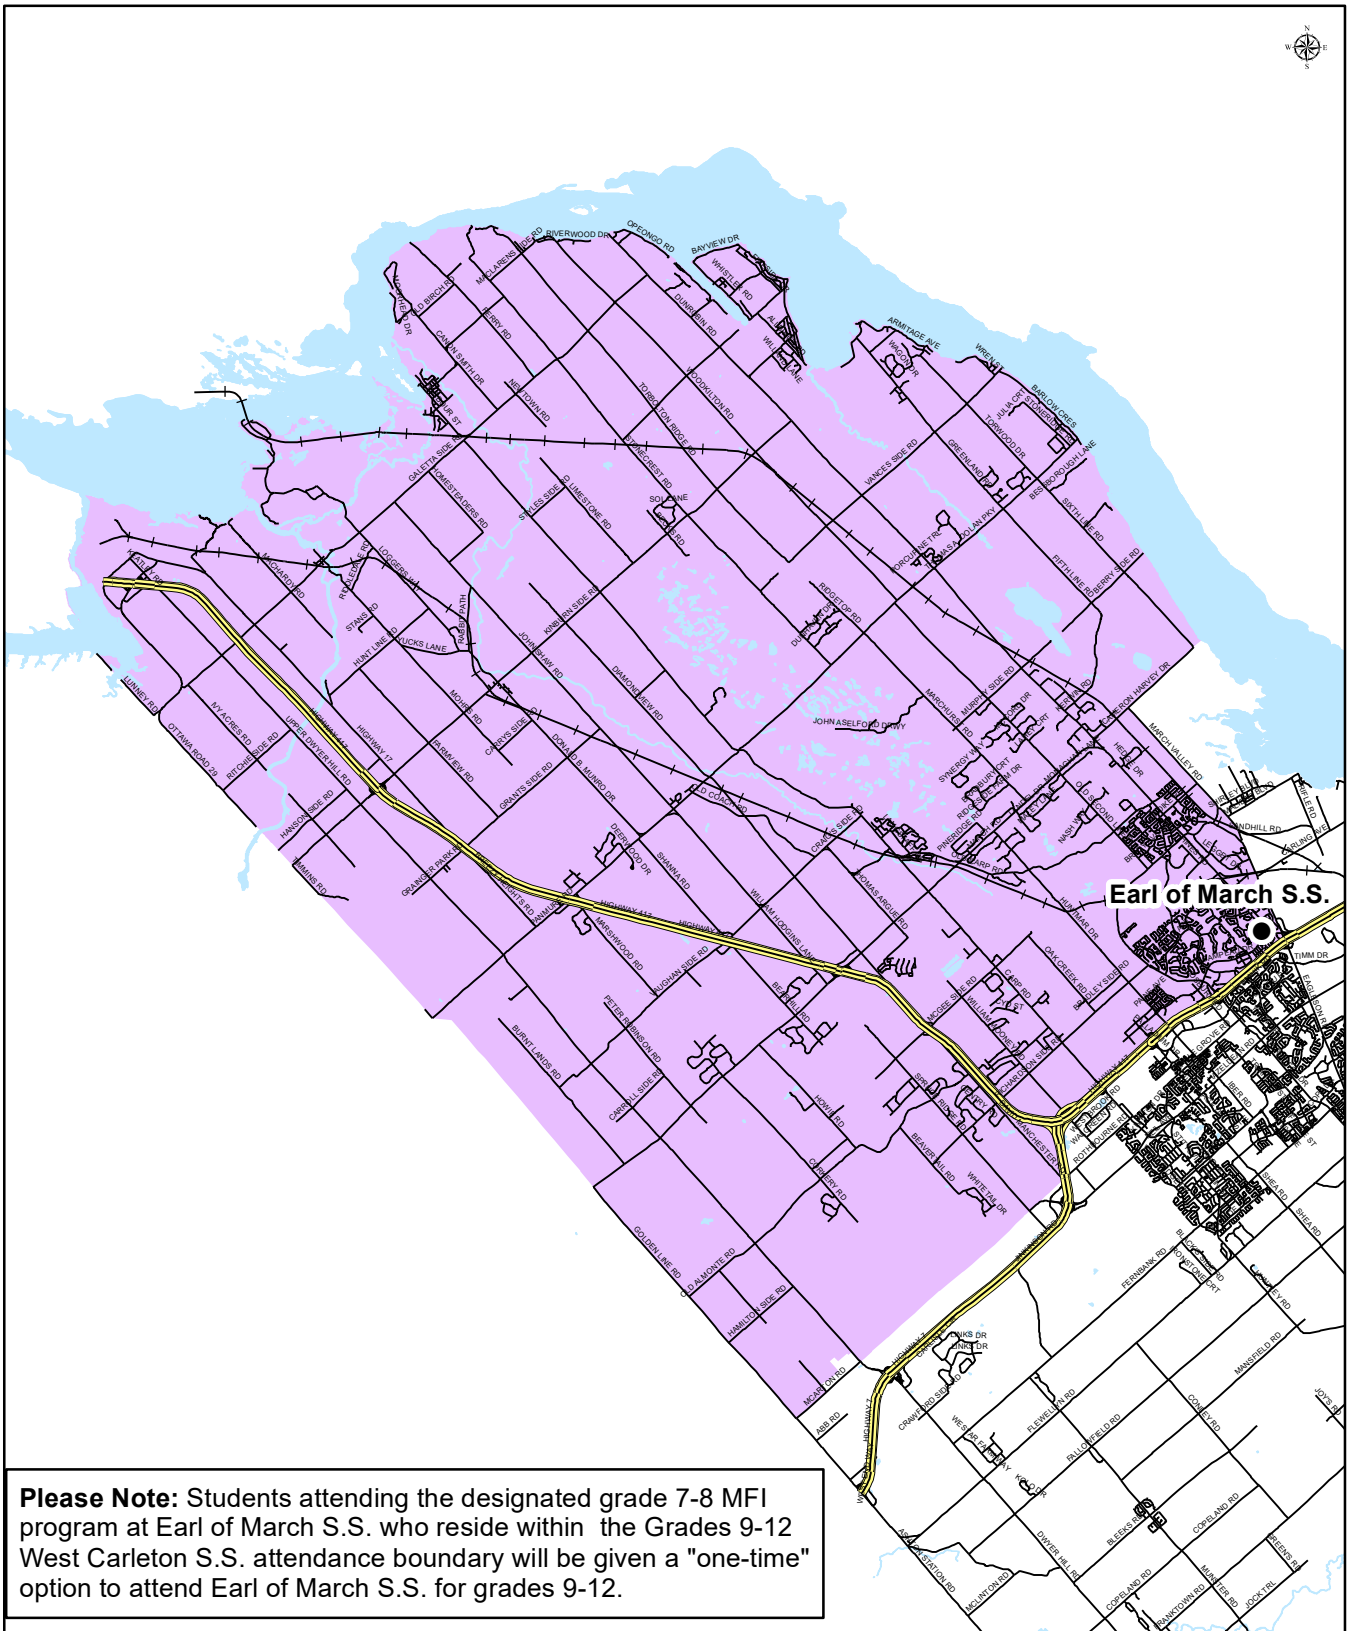

Map is for illustrative purposes only.
 For further information, visit www.ocdsb.ca
 April 2021

OTTAWA-CARLETON
DISTRICT SCHOOL BOARD

EARL OF MARCH SECONDARY SCHOOL

Grade 7 to 8

Middle French Immersion Attendance Boundary