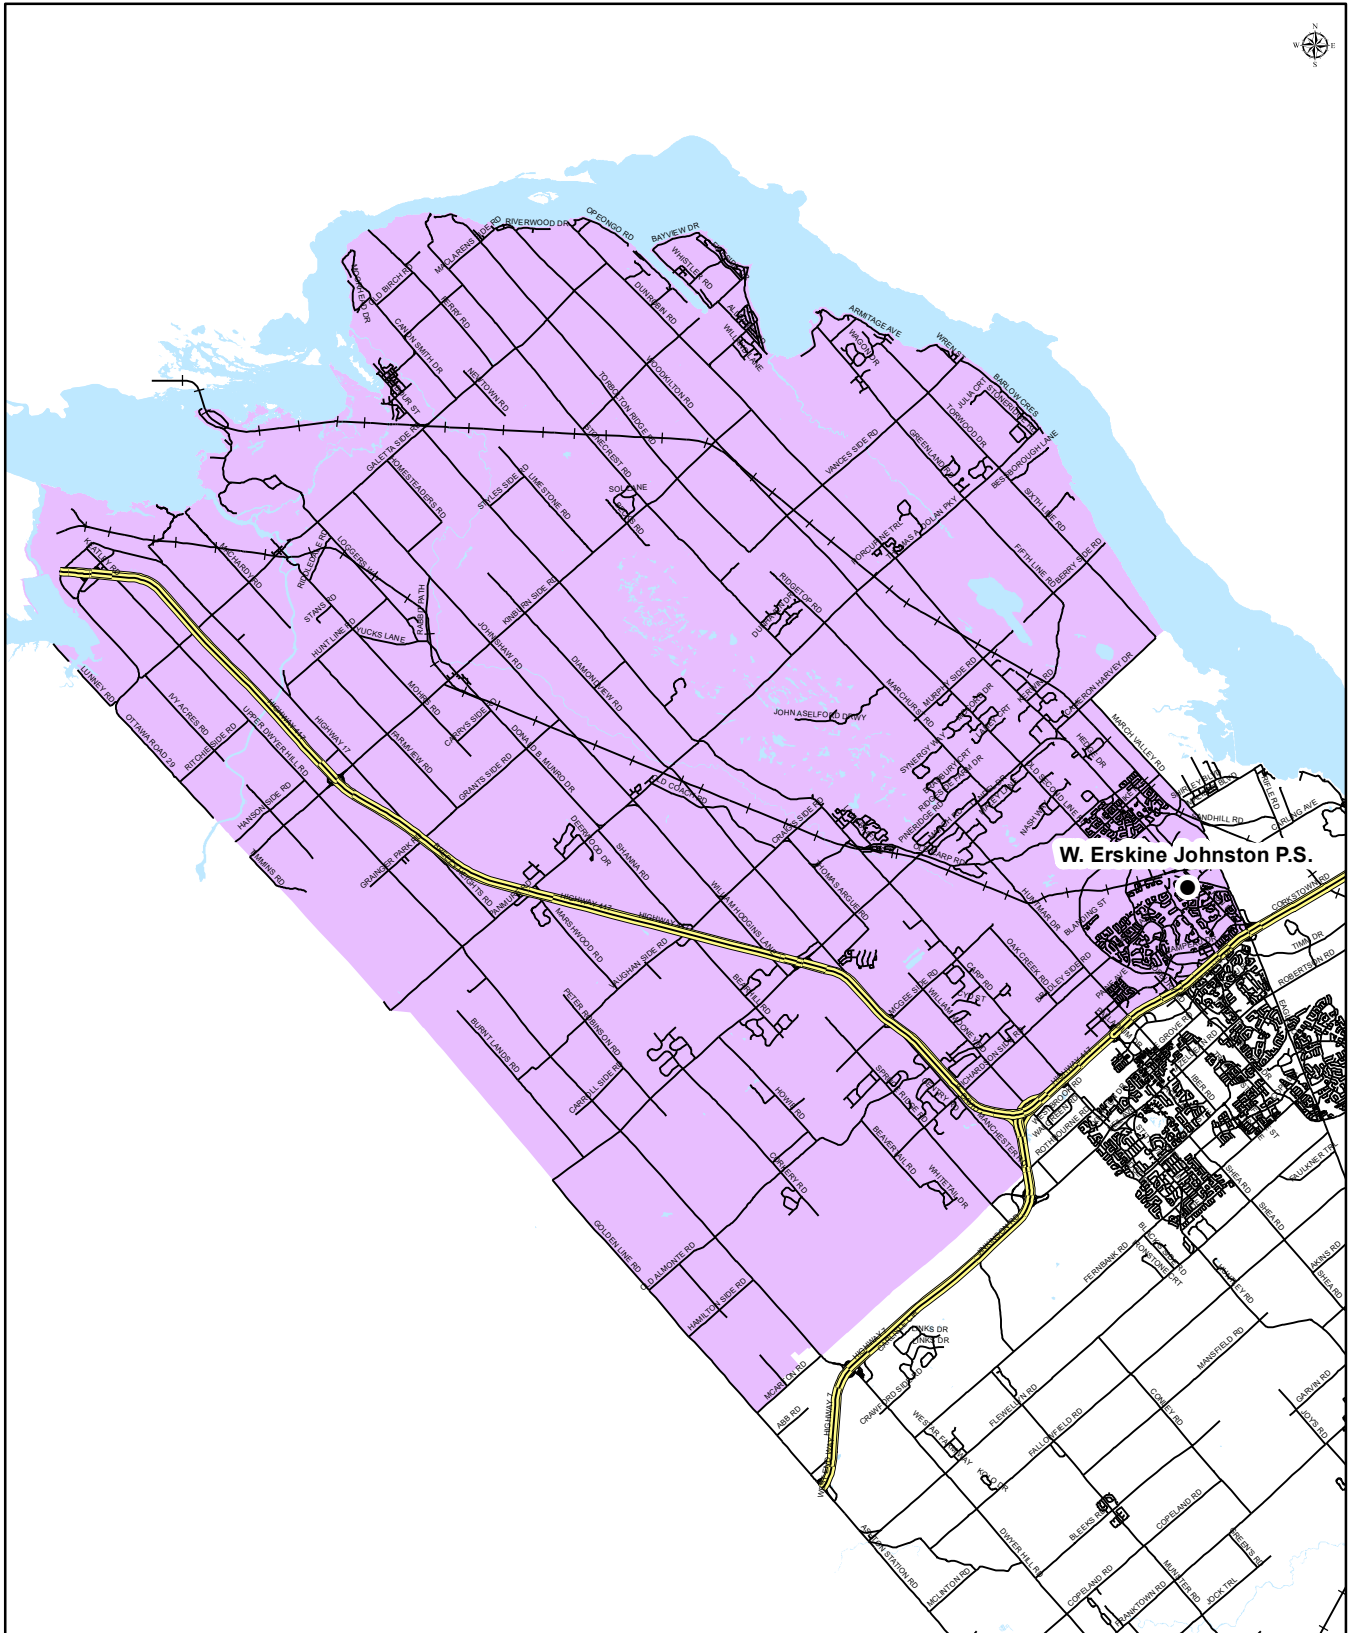

Map is for illustrative purposes only.
For further information, visit www.ocdsb.ca
April 2021

W. ERSKINE JOHNSTON PUBLIC SCHOOL
Grade 4 to 6
Middle French Immersion Attendance Boundary

W. Erskine Johnston Public School
50 Varley Drive
Kanata, Ontario
K2K 1G7
(613) 592-4492