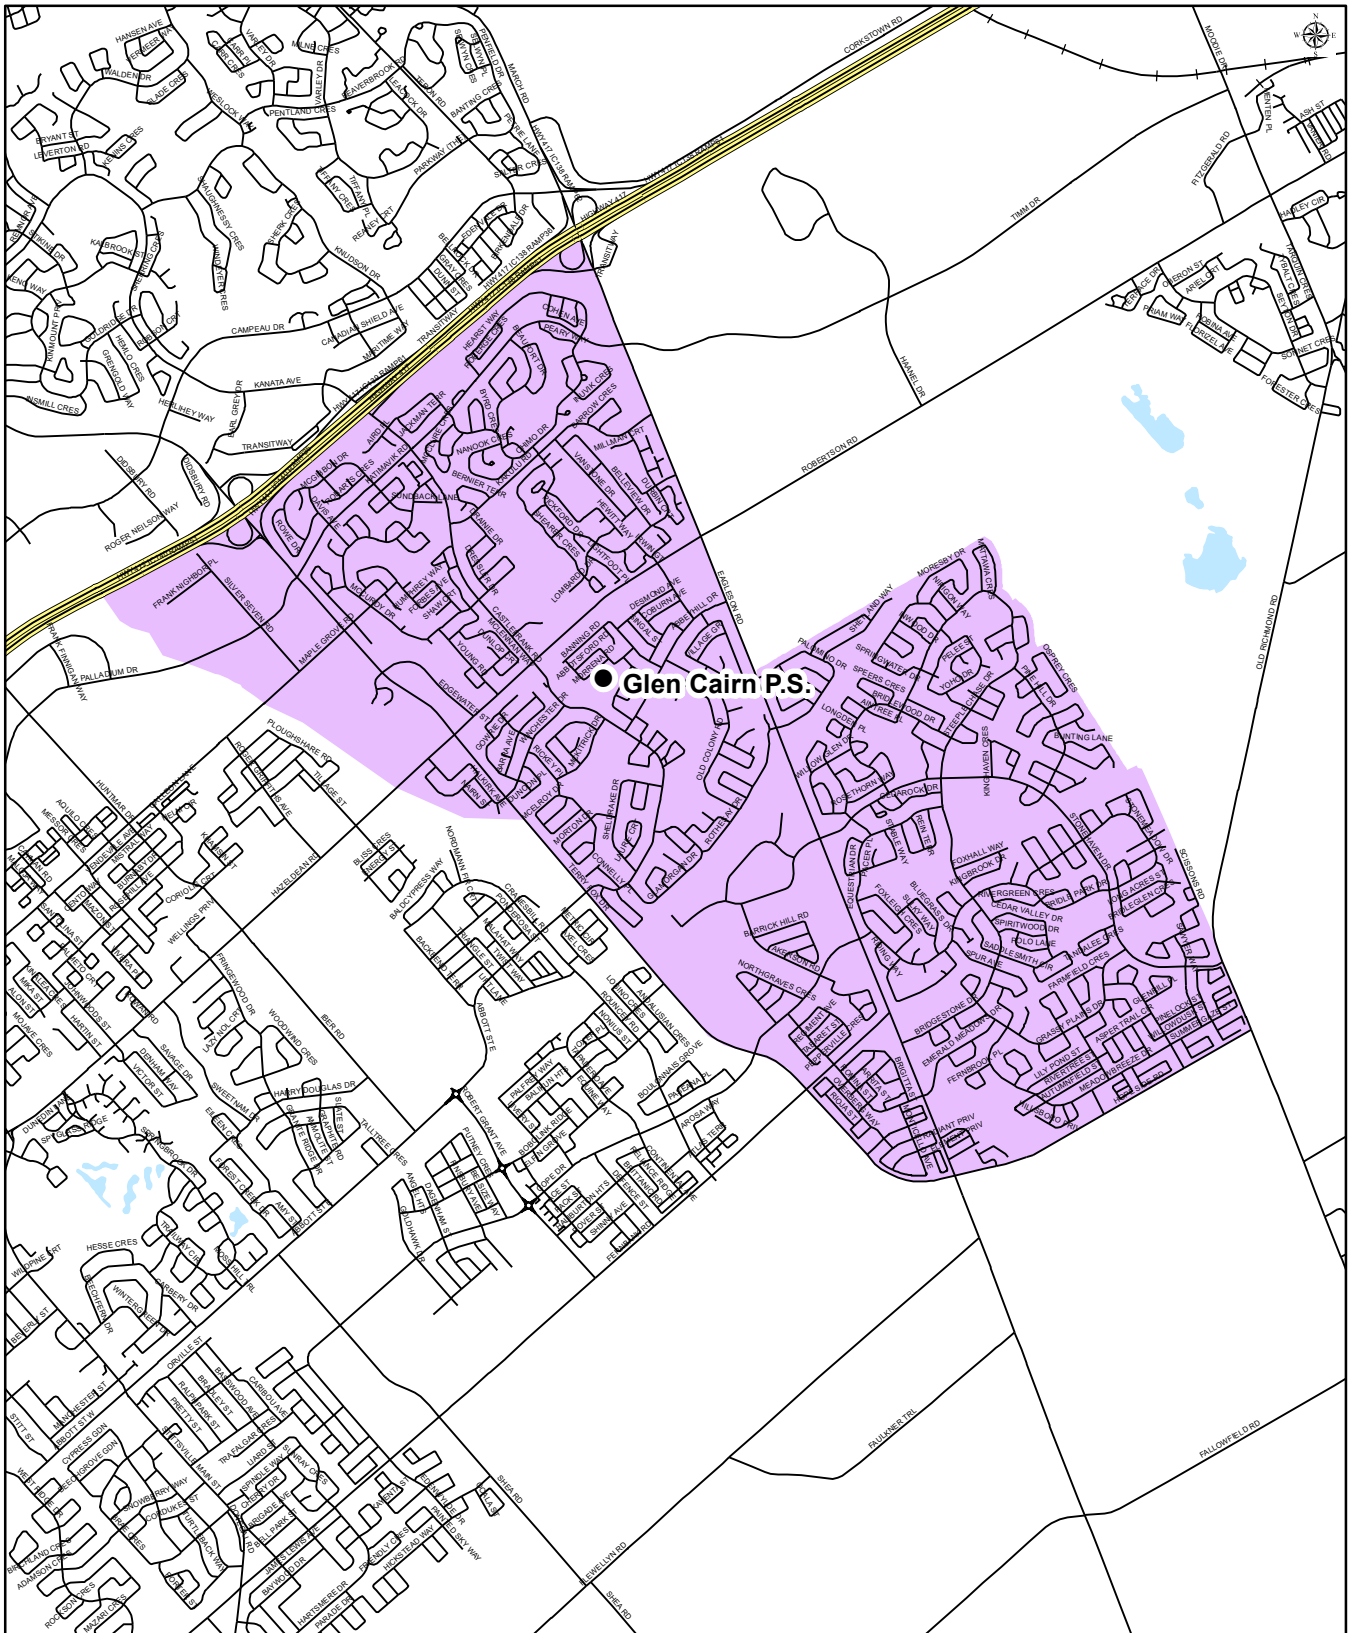

Map is for illustrative purposes only.
For further information, visit www.ocdsb.ca
April 2021

OTTAWA-CARLETON
DISTRICT SCHOOL BOARD

GLEN CAIRN PUBLIC SCHOOL

Grade 7 to 8

Middle French Immersion Attendance Boundary