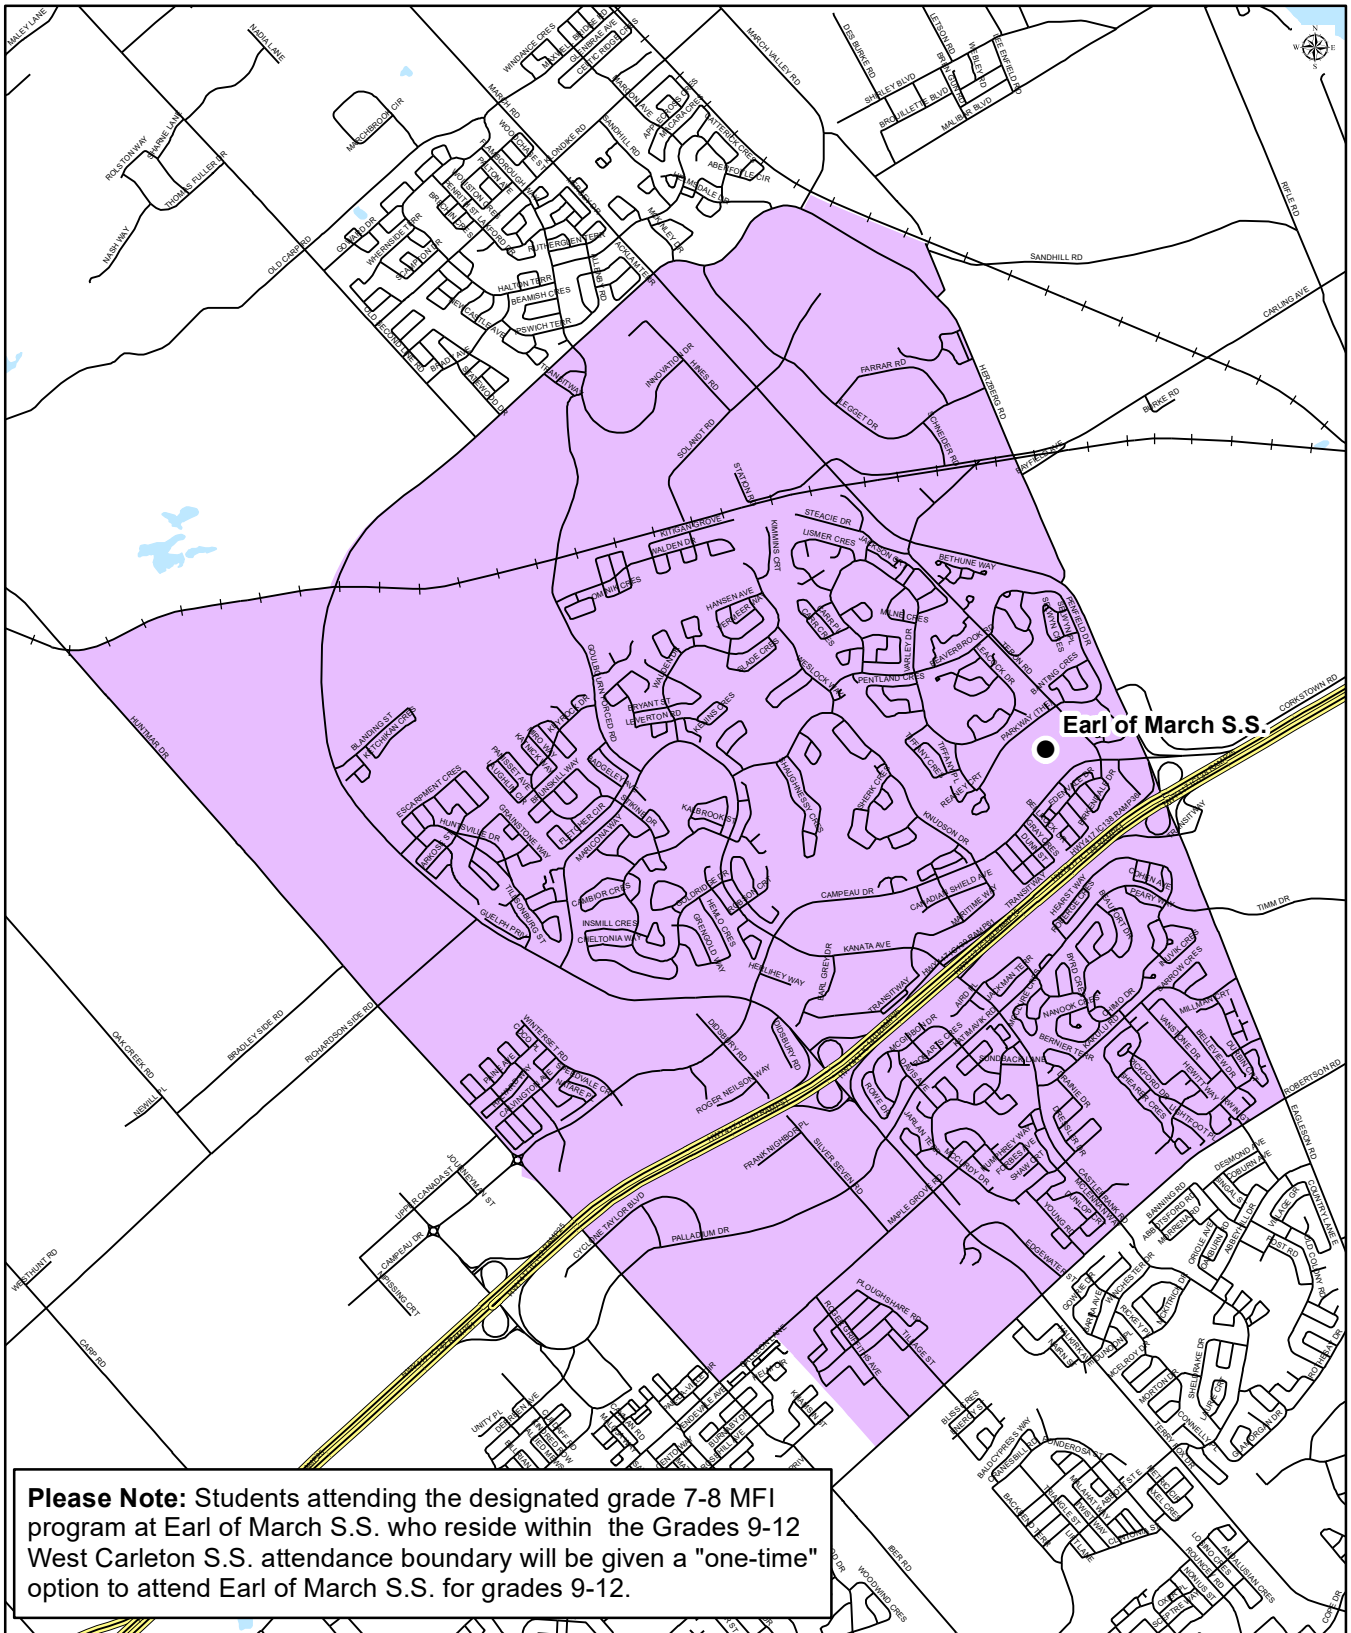

OTTAWA-CARLETON
DISTRICT SCHOOL BOARD

EARL OF MARCH SECONDARY SCHOOL

Grade 9 to 12

English and Immersion Attendance Boundary

Earl of March Secondary School
No. 4 The Parkway
Kanata, Ontario
K2K 1Y4
(613) 592-3361

Map is for illustrative purposes only.
For further information, visit www.ocdsb.ca
April 2021