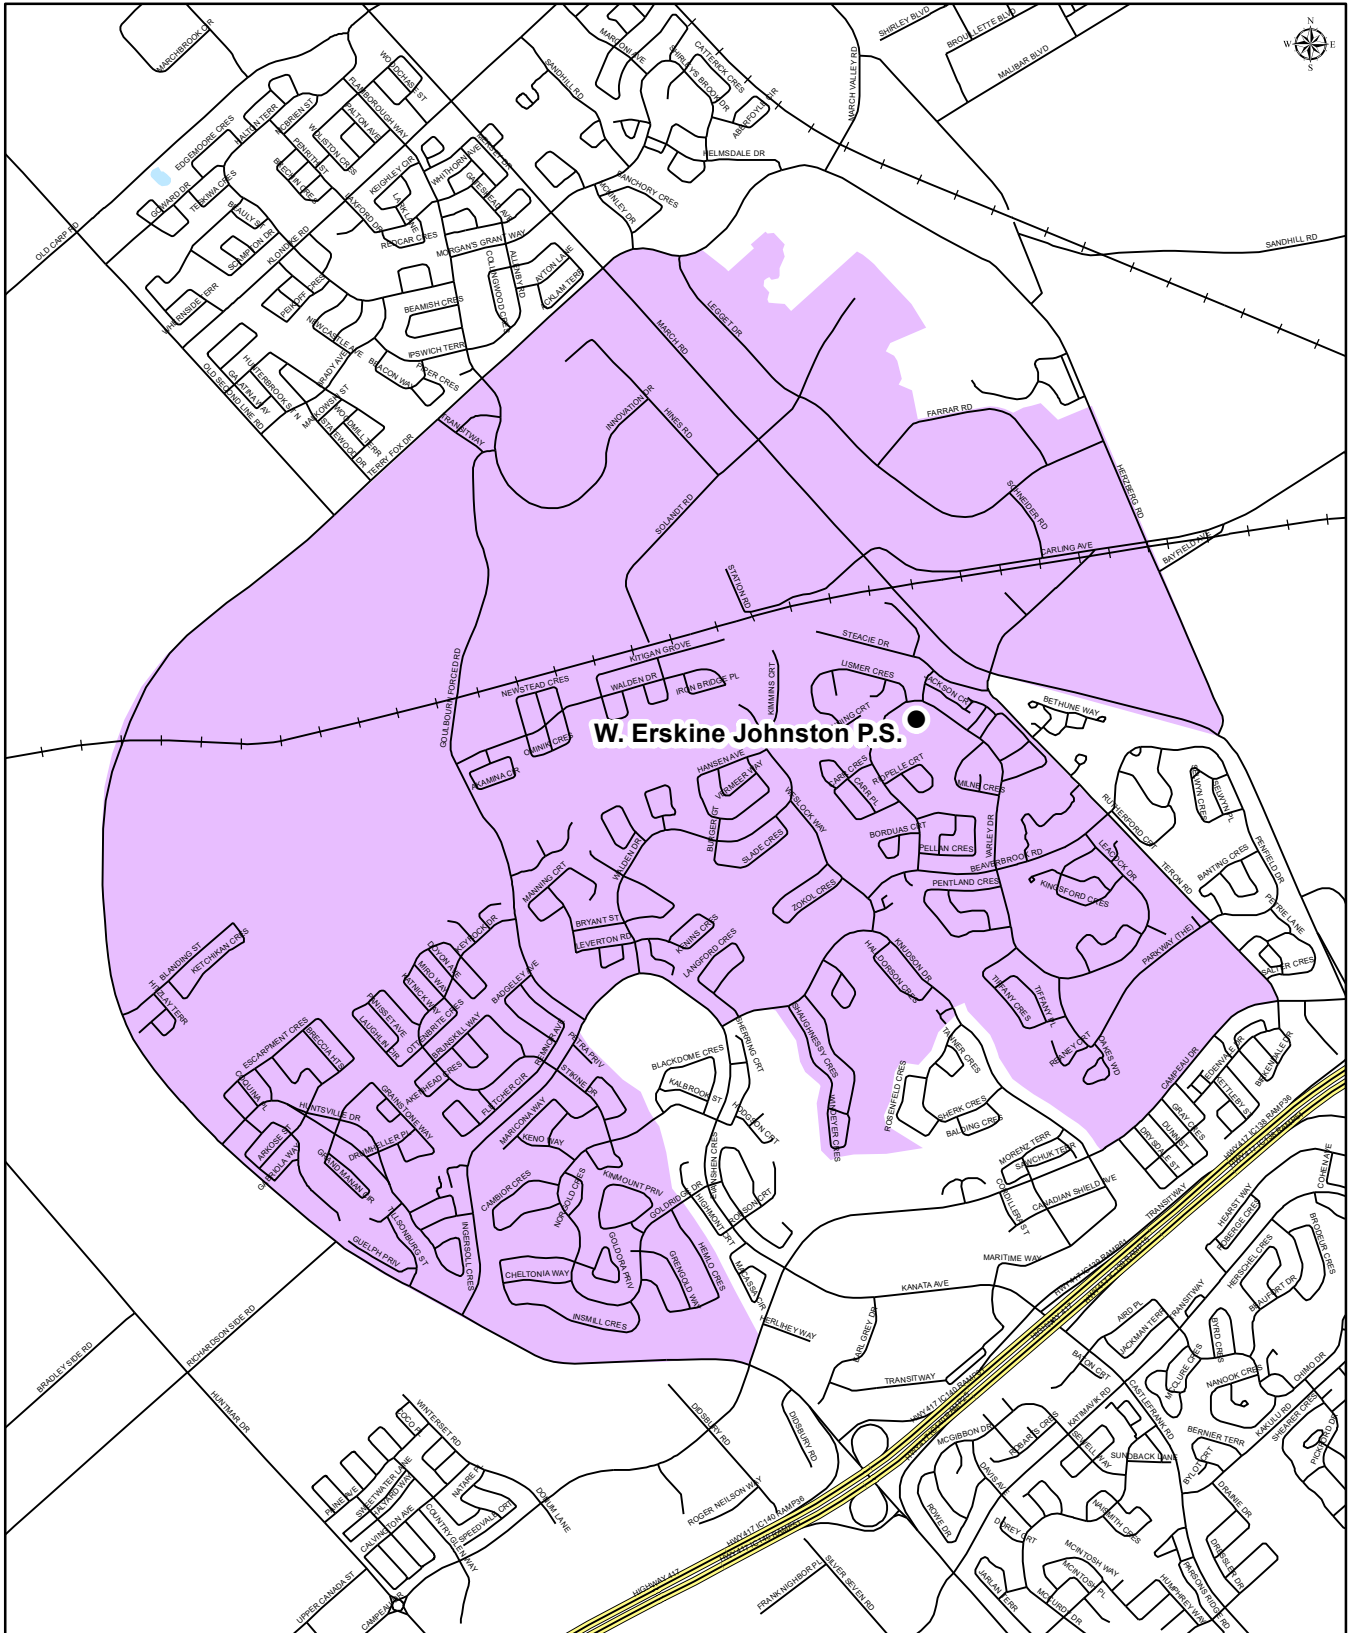

W. ERSKINE JOHNSTON PUBLIC SCHOOL

Junior Kindergarten to Grade 6

English Program with Core French Attendance Boundary

W. Erskine Johnston Public School
50 Varley Drive
Kanata, Ontario
K2K 1G7
(613) 592-4492

Map is for illustrative purposes only.
For further information, visit www.ocdsb.ca
April 2021