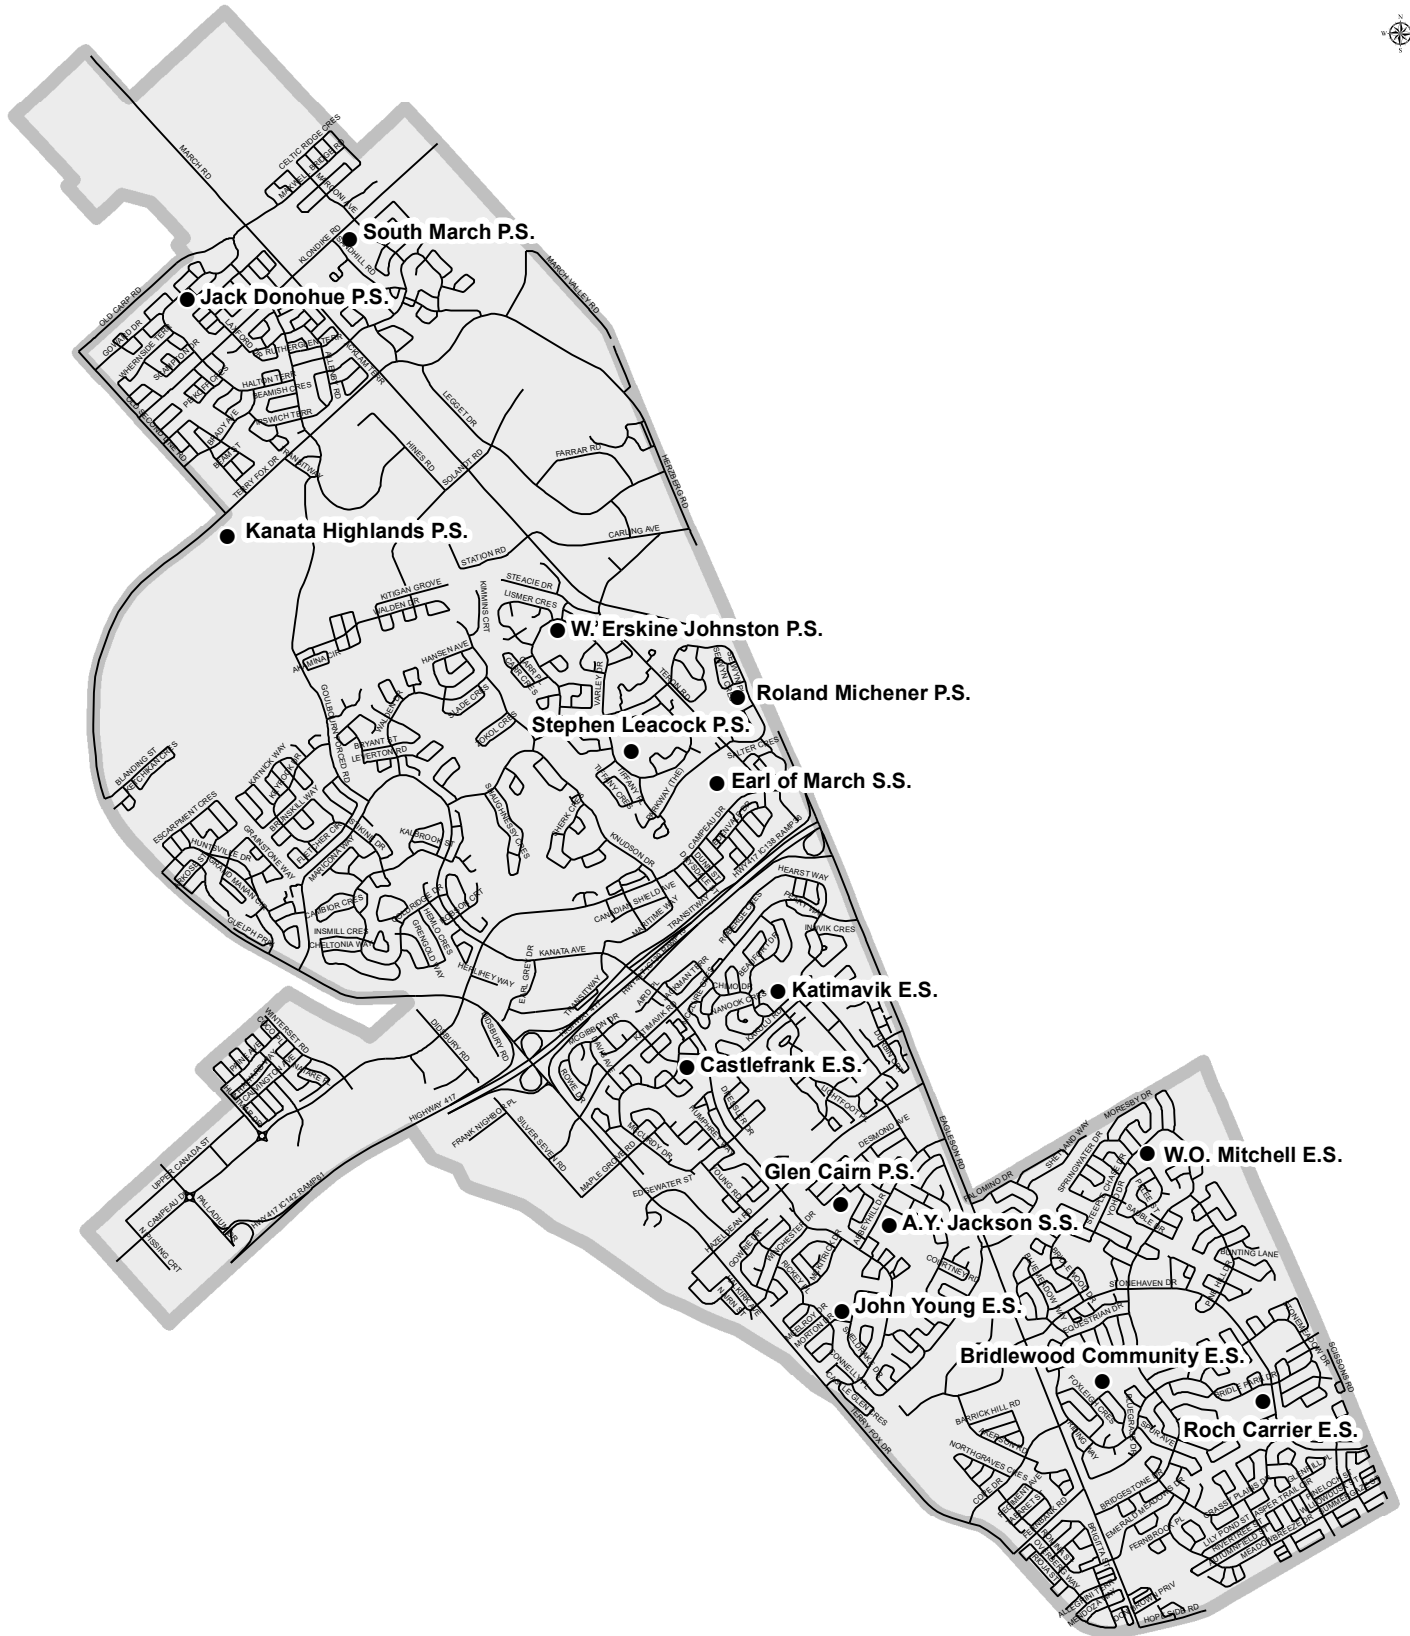

OCDSB Trustee Zones

Trustee Zones
Zone Number, Zone Name

- 1, West Carleton-March/Stittsville/Rideau-Jock
- 2, Kanata North/Kanata South
- 3, Barrhaven West/Barrhaven East
- 4, Bay/Kitchissippi
- 5, College/Knoxdale-Merivale
- 6, Rideau-Vanier/Rideau-Rockcliffe
- 7, Osgoode/Riverside South-Findlay Creek
- 8, Orléans East-Cumberland/Orléans South-Navan
- 9, Capital/Alta Vista
- 10, Somerset
- 11, River/Gloucester-Southgate
- 12, Ottawa West-Innes/Beacon-Hill Cyrville

OCDSB Trustee Zone 2 Kanata North/Kanata South

OTTAWA-CARLETON
DISTRICT SCHOOL BOARD

BRIDLEWOOD COMMUNITY ELEMENTARY SCHOOL

Grade 4 to 6

Middle French Immersion Attendance Boundary

Bridlewood Community Elementary School
63 Bluegrass Drive
Kanata, Ontario
K2M 1G2
(613) 591-3683